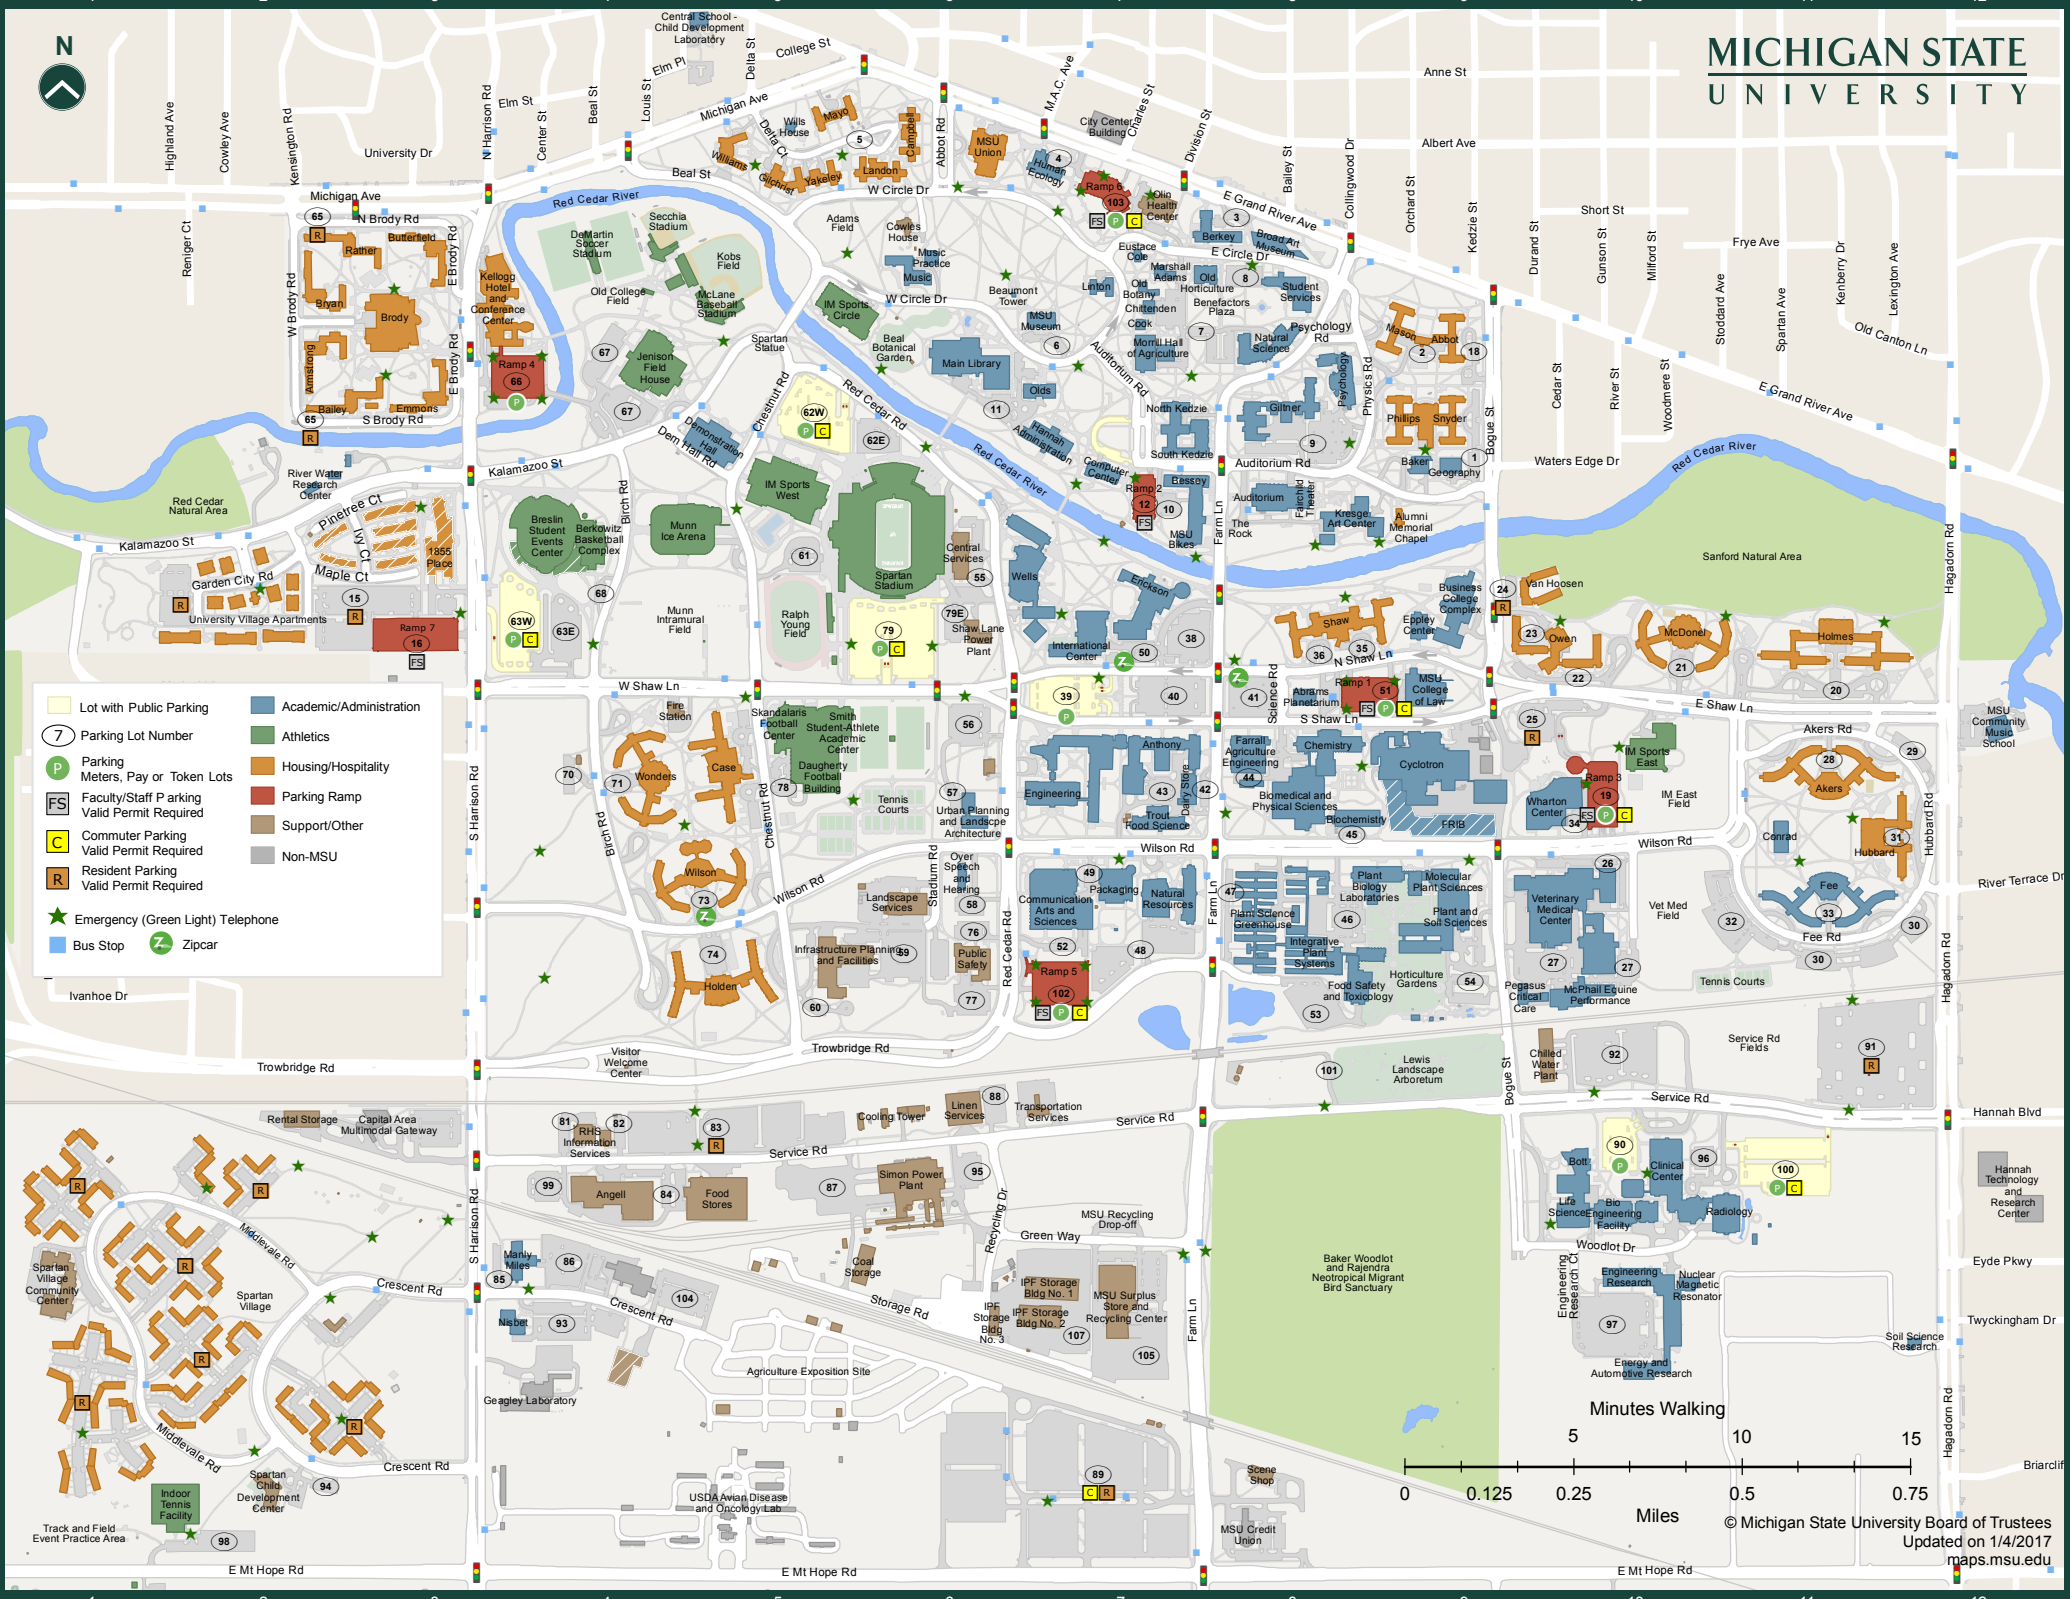

MICHIGAN STATE UNIVERSITY

- Lot with Public Parking
- Academic/Administration
- Athletics
- Housing/Hospitality
- Support/Other
- Non-MSU
- 7 Parking Lot Number
- P Parking Meters, Pay or Token Lots
- FS Faculty/Staff Parking Valid Permit Required
- C Commuter Parking Valid Permit Required
- R Resident Parking Valid Permit Required
- Emergency (Green Light) Telephone
- Bus Stop
- Z Zipcar

Minutes Walking