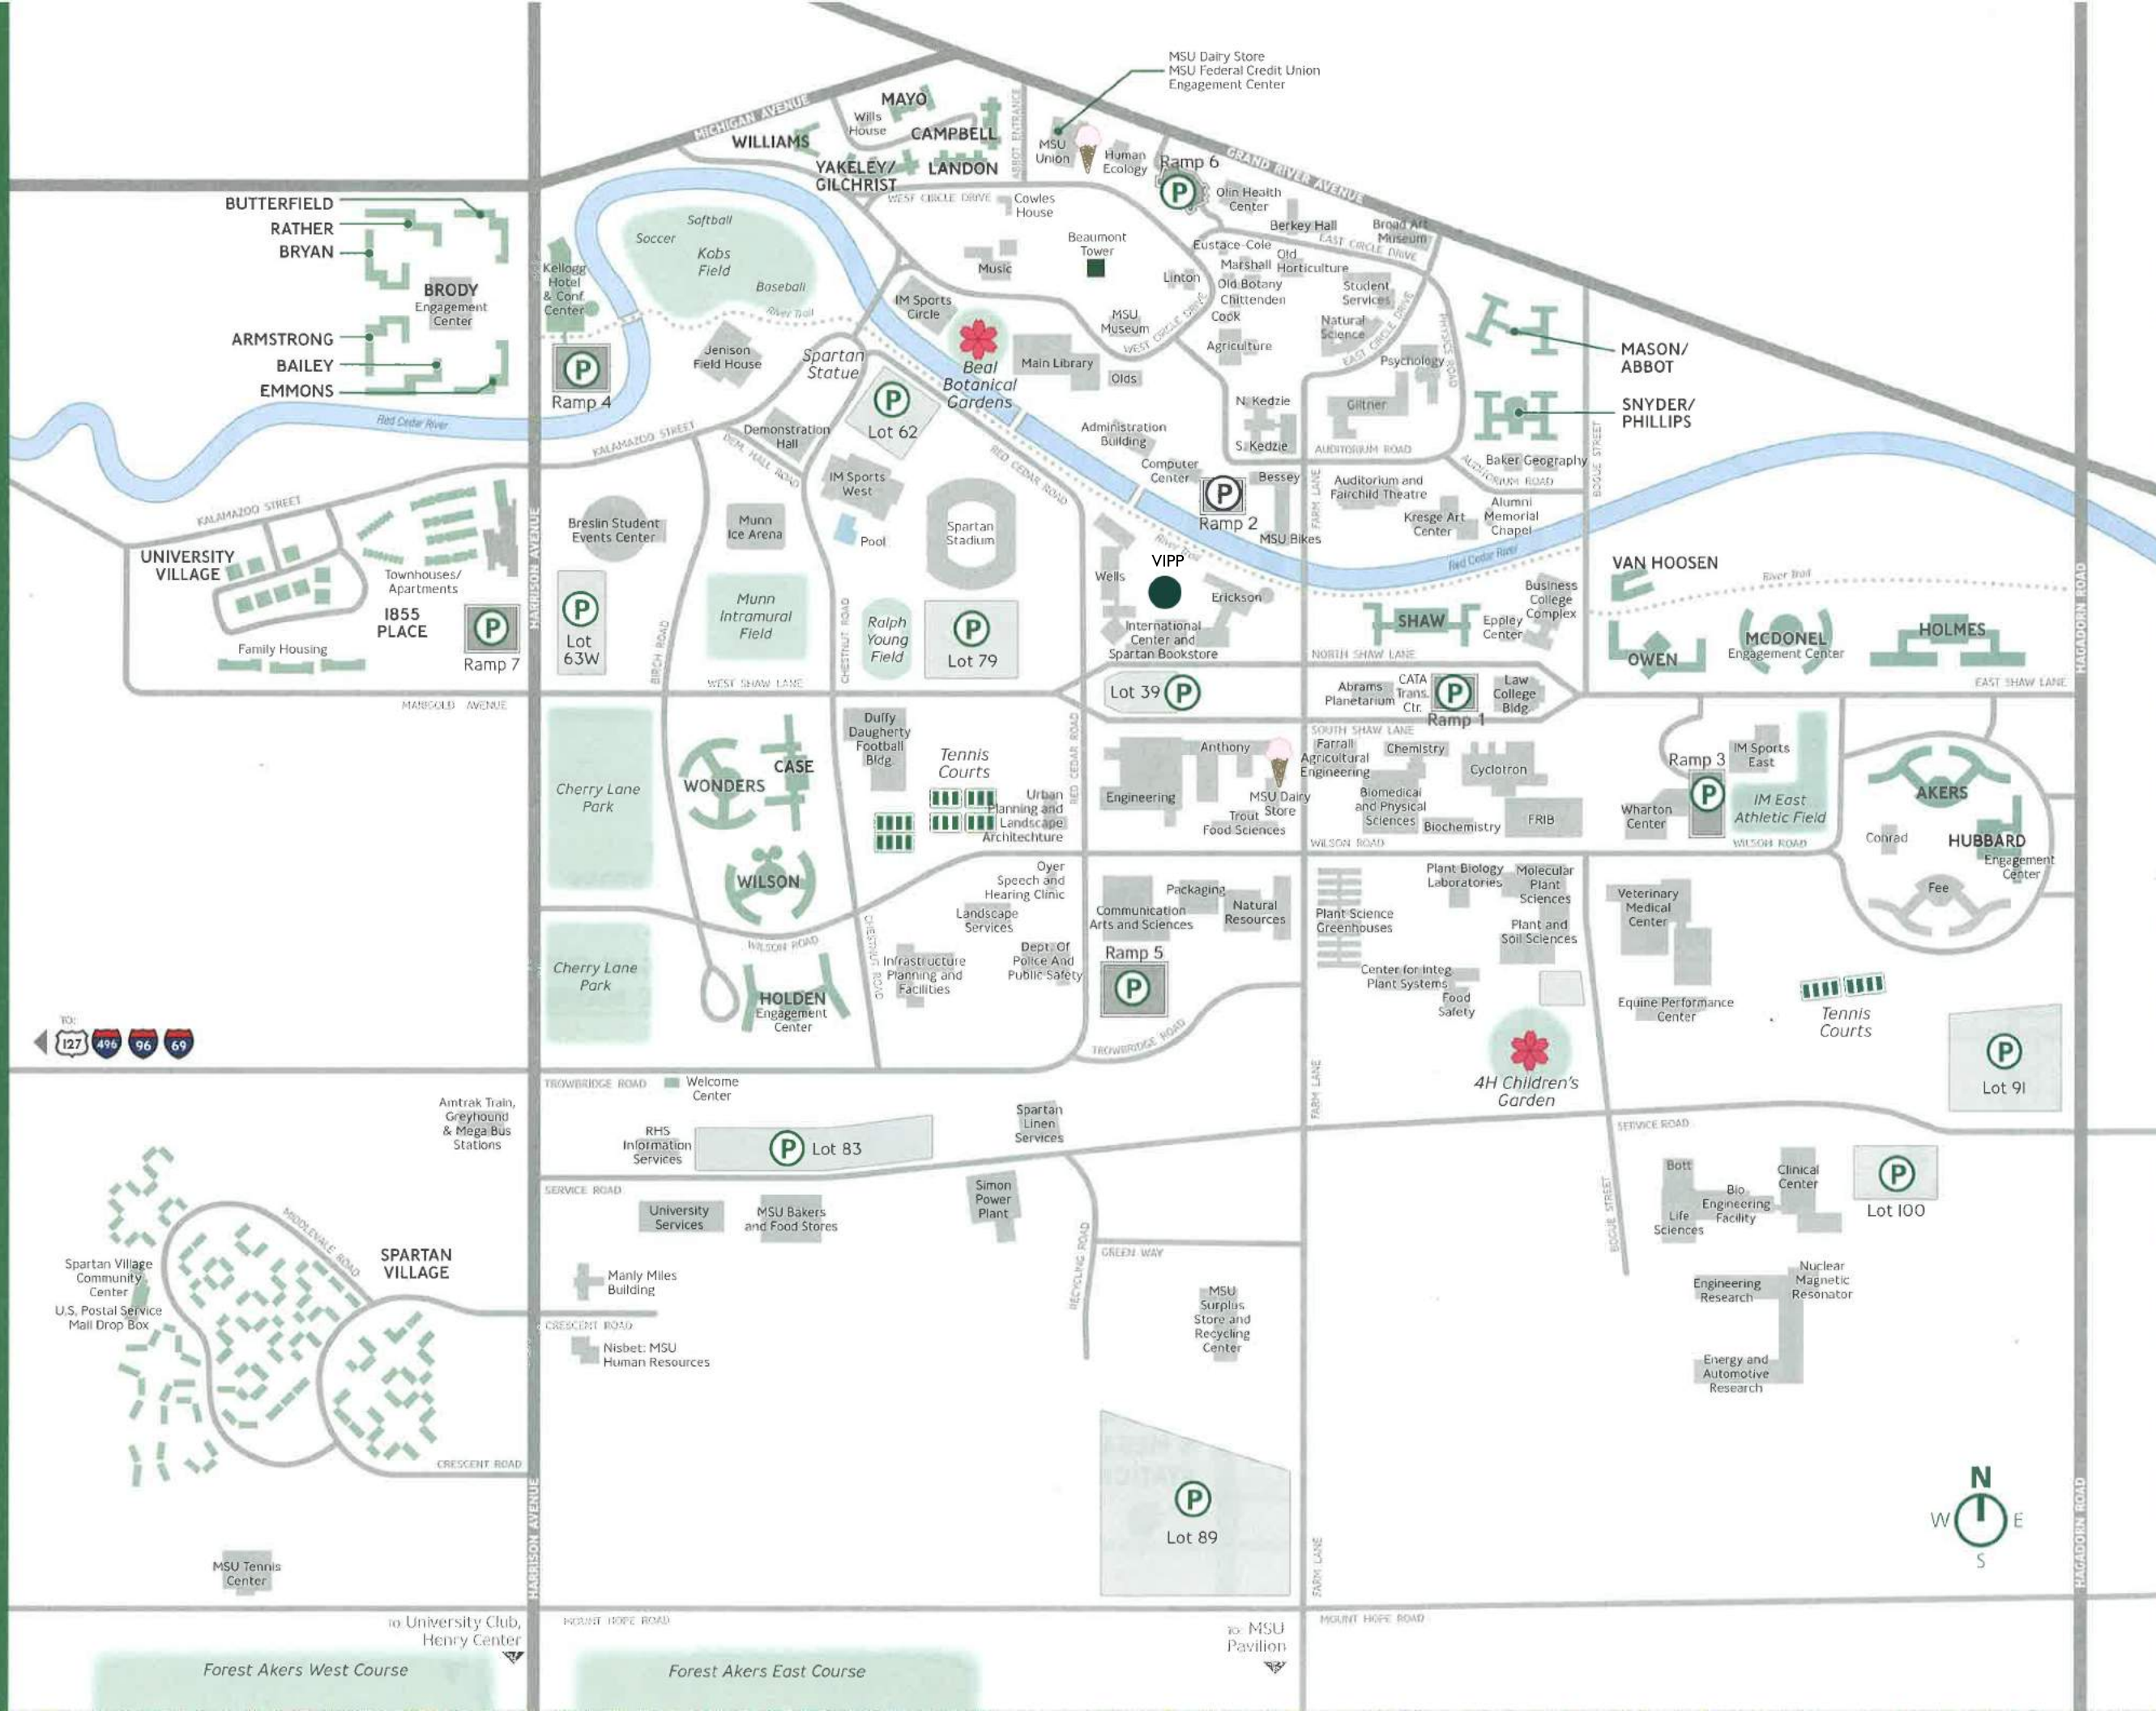

MSU CAMPUS MAP

- Abbot Hall 256 Bogue St.
- Akers Hall 908 Akers Rd.
- Armstrong Hall 271 W. Brody Rd.
- Bailey Hall 988 S. Brody Rd.
- Bryan Hall 209 W. Brody Rd.
- Butterfield Hall 140 E. Brody Rd.
- Campbell Hall 38 Abbot Rd.
- Case Hall 842 Chestnut Rd.
- Emmons Hall 340 E. Brody Rd.
- Gilchrist Hall 692 W. Circle Dr.
- Holden Hall 234 Wilson Rd.
- Holmes Hall 919 E. Shaw Ln.
- Hubbard Hall 964 Hubbard Rd.
- Landon Hall 632 W. Circle Dr.
- Mayo Hall 361 Delta Ct.
- Mason Hall 281 Physics Rd.
- McDonel Hall 817 E. Shaw Ln.
- Owen Hall 735 E. Shaw Ln.
- Phillips Hall 361 Physics Rd.
- Rather Hall 995 N. Brody Rd.
- Shaw Hall 591 N. Shaw Ln.
- Snyder Hall 362 Bogue St.
- Van Hoosen Hall 603 Bogue St.
- Williams Hall 25 Beal St.
- Wilson Hall 219 Wilson Rd.
- Wonders Hall 891 Birch Rd.
- Yakeley Hall 662 W. Circle Dr.
- Spartan Village Community Ctr. 1460 Middlevale Rd.
- University Village Community Ctr. 1199 Garden City Rd.

MSU Operator: 517-355-1855

to University Club, Henry Center
Forest Akers West Course

to MSU Pavilion
Forest Akers East Course