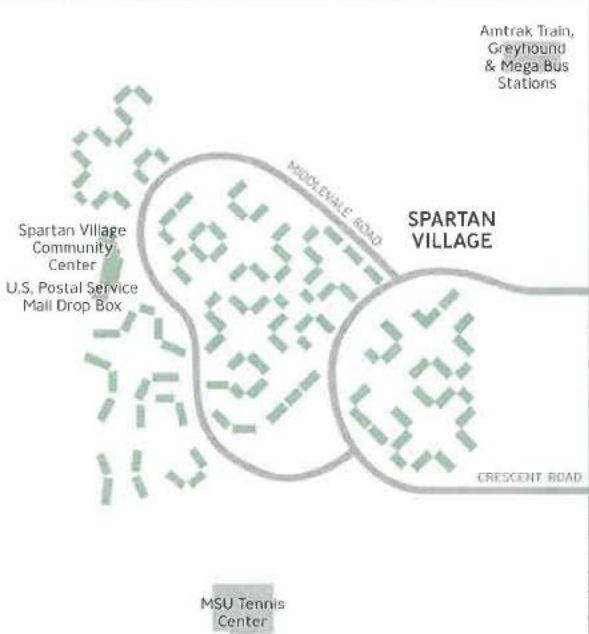

MSU CAMPUS MAP

- Abbot Hall 256 Bogue St.
- Akers Hall 908 Akers Rd.
- Armstrong Hall 271 W. Brody Rd.
- Bailey Hall 988 S. Brody Rd.
- Bryan Hall 209 W. Brody Rd.
- Butterfield Hall 140 E. Brody Rd.
- Campbell Hall 38 Abbot Rd.
- Case Hall 842 Chestnut Rd.
- Emmons Hall 340 E. Brody Rd.
- Gilchrist Hall 692 W. Circle Dr.
- Holden Hall 234 Wilson Rd.
- Holmes Hall 919 E. Shaw Ln.
- Hubbard Hall 964 Hubbard Rd.
- Landon Hall 632 W. Circle Dr.
- Mayo Hall 361 Delta Ct.
- Mason Hall 281 Physics Rd.
- McDonel Hall 817 E. Shaw Ln.
- Owen Hall 735 E. Shaw Ln.
- Phillips Hall 361 Physics Rd.
- Rather Hall 995 N. Brody Rd.
- Shaw Hall 591 N. Shaw Ln.
- Snyder Hall 362 Bogue St.
- Van Hoosen Hall 603 Bogue St.
- Williams Hall 25 Beal St.
- Wilson Hall 219 Wilson Rd.
- Wonders Hall 891 Birch Rd.
- Yakeley Hall 662 W. Circle Dr.
- Spartan Village Community Ctr. 1460 Middlevale Rd.
- University Village Community Ctr. 1199 Garden City Rd.

MSU Operator: 517-355-1855

to University Club, Henry Center
Forest Akers West Course

to MSU Pavilion
Forest Akers East Course