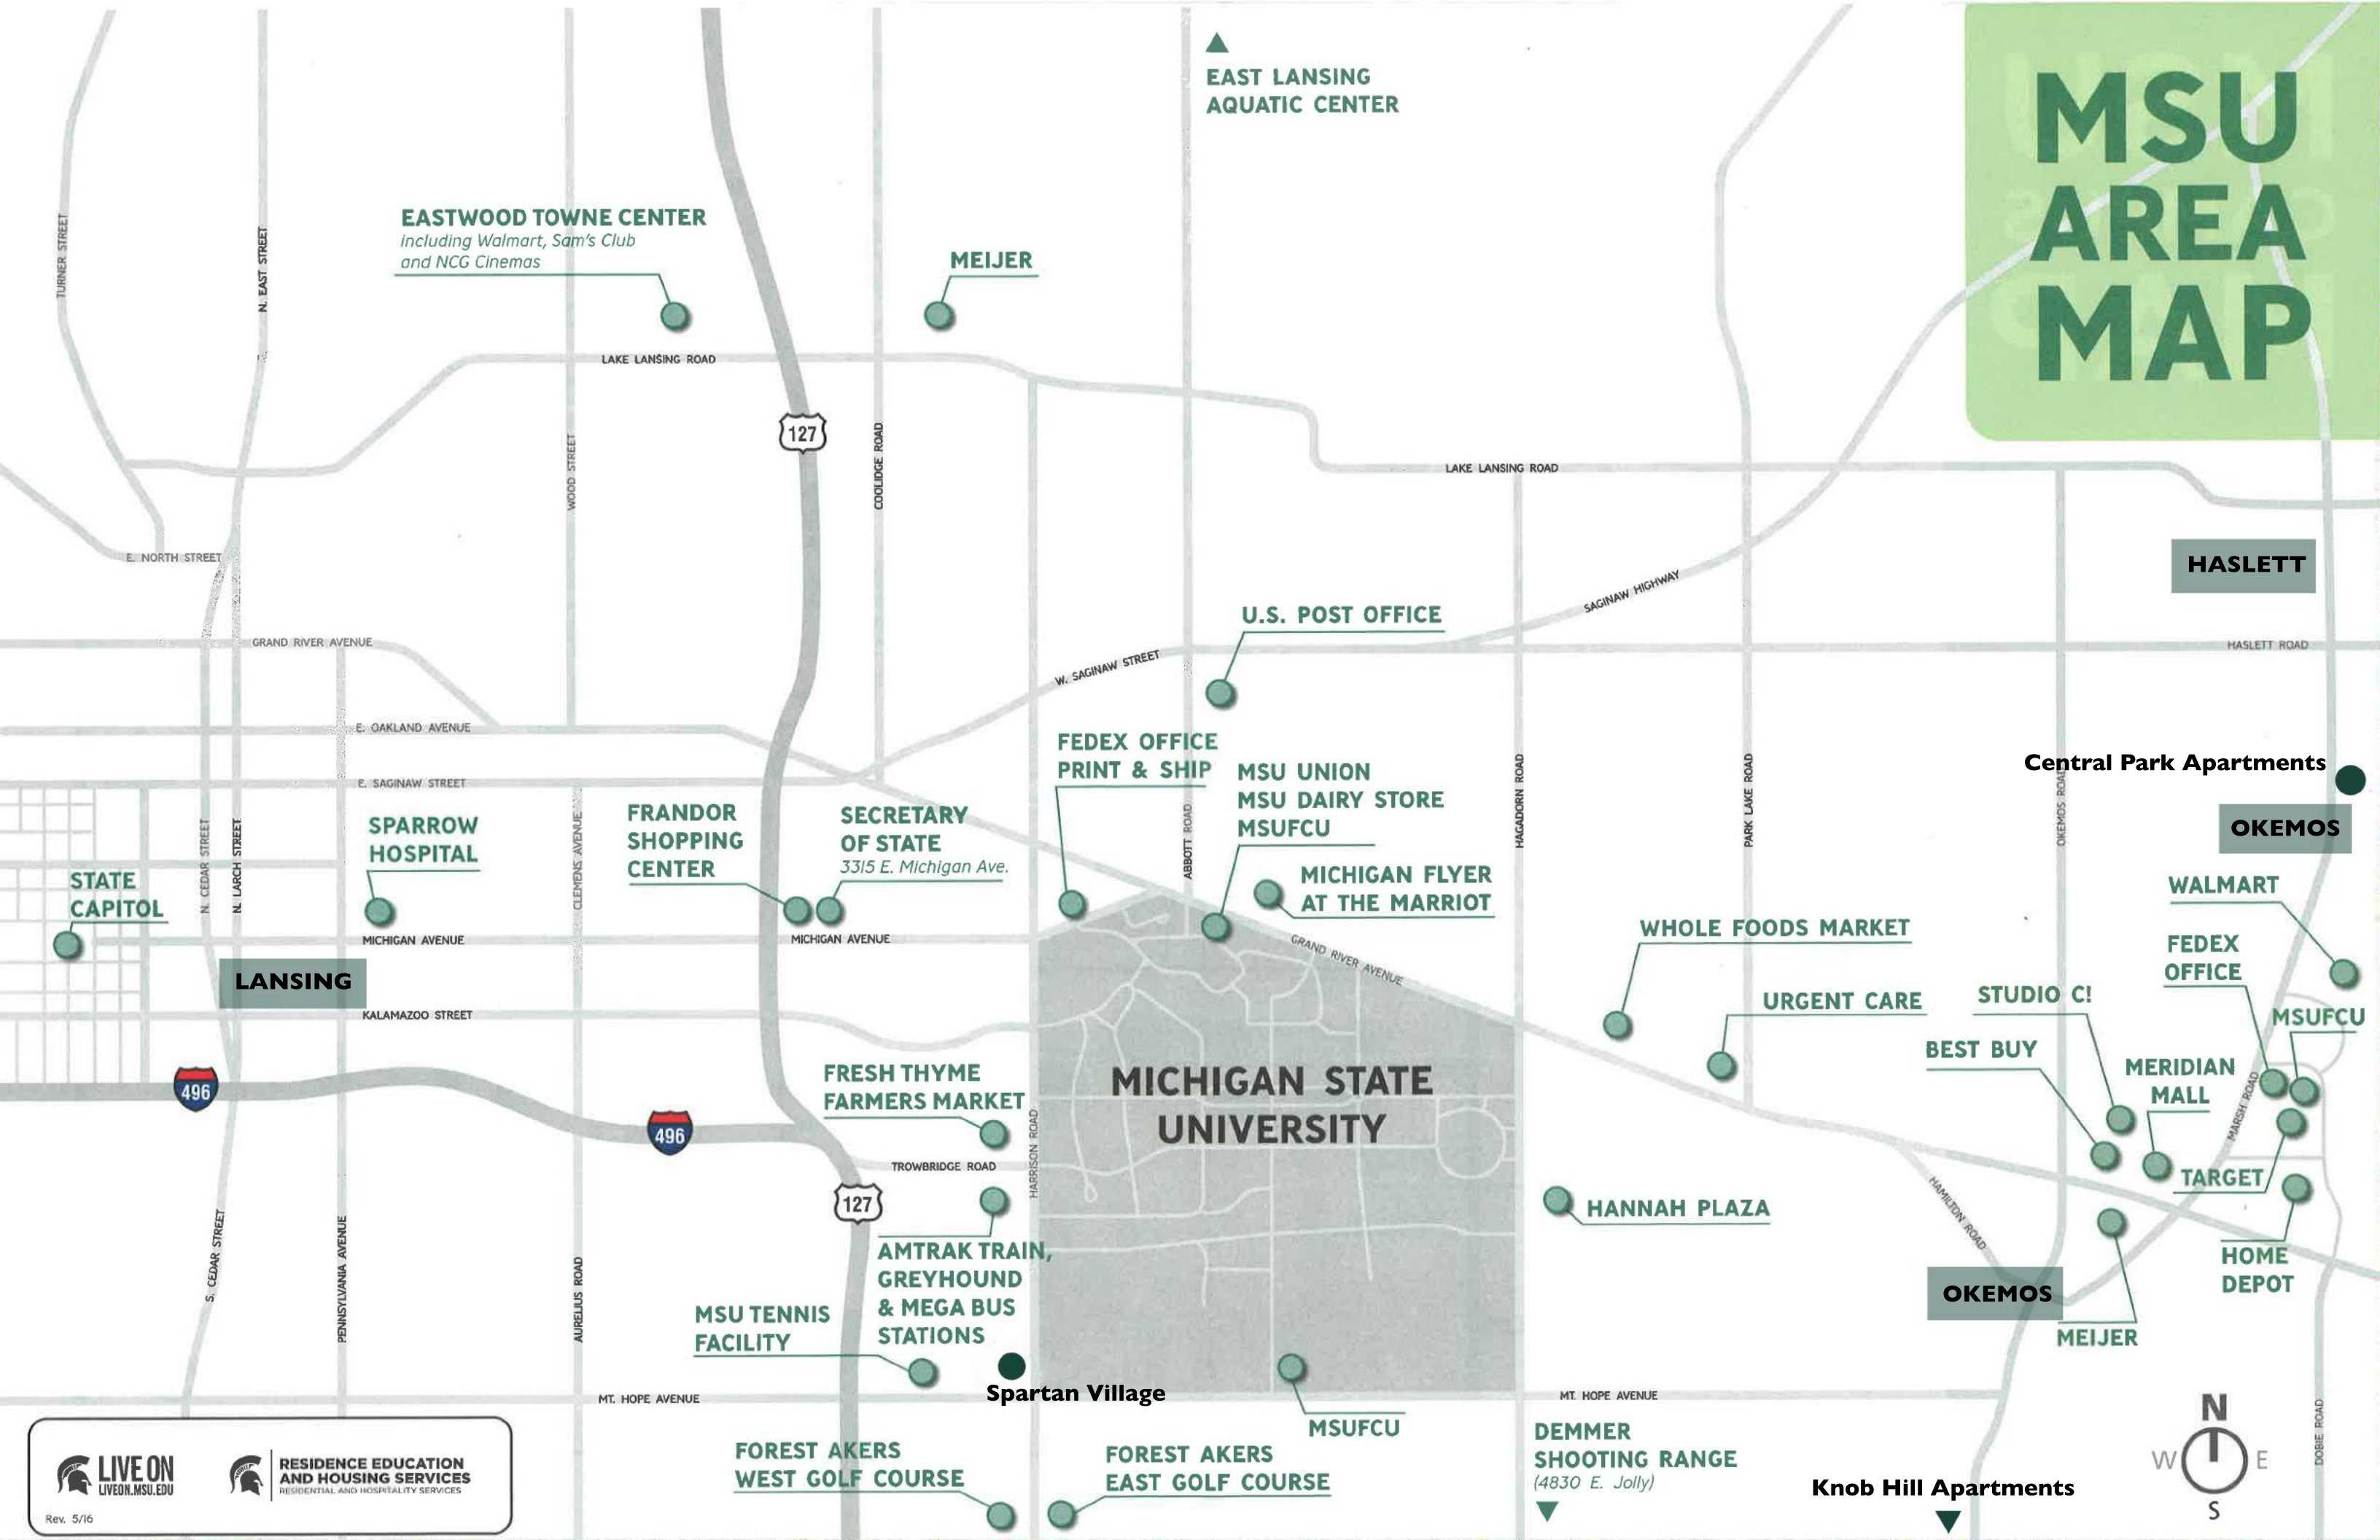

MSU AREA MAP

EAST LANSING AQUATIC CENTER

EASTWOOD TOWNE CENTER
including Walmart, Sam's Club and NCG Cinemas

MEIJER

HASLETT

U.S. POST OFFICE

FEDEX OFFICE PRINT & SHIP

**MSU UNION
MSU DAIRY STORE
MSUFCU**

MICHIGAN FLYER AT THE MARRIOTT

Central Park Apartments

OKEMOS

STATE CAPITOL

SPARROW HOSPITAL

FRANDOR SHOPPING CENTER

SECRETARY OF STATE
3315 E. Michigan Ave.

LANSING

WALMART

FEDEX OFFICE

MSUFCU

WHOLE FOODS MARKET

URGENT CARE

STUDIO C!

BEST BUY

MERIDIAN MALL

TARGET

HOME DEPOT

MICHIGAN STATE UNIVERSITY

FRESH THYME FARMERS MARKET

HANNAH PLAZA

OKEMOS

MEIJER

AMTRAK TRAIN, GREYHOUND & MEGA BUS STATIONS